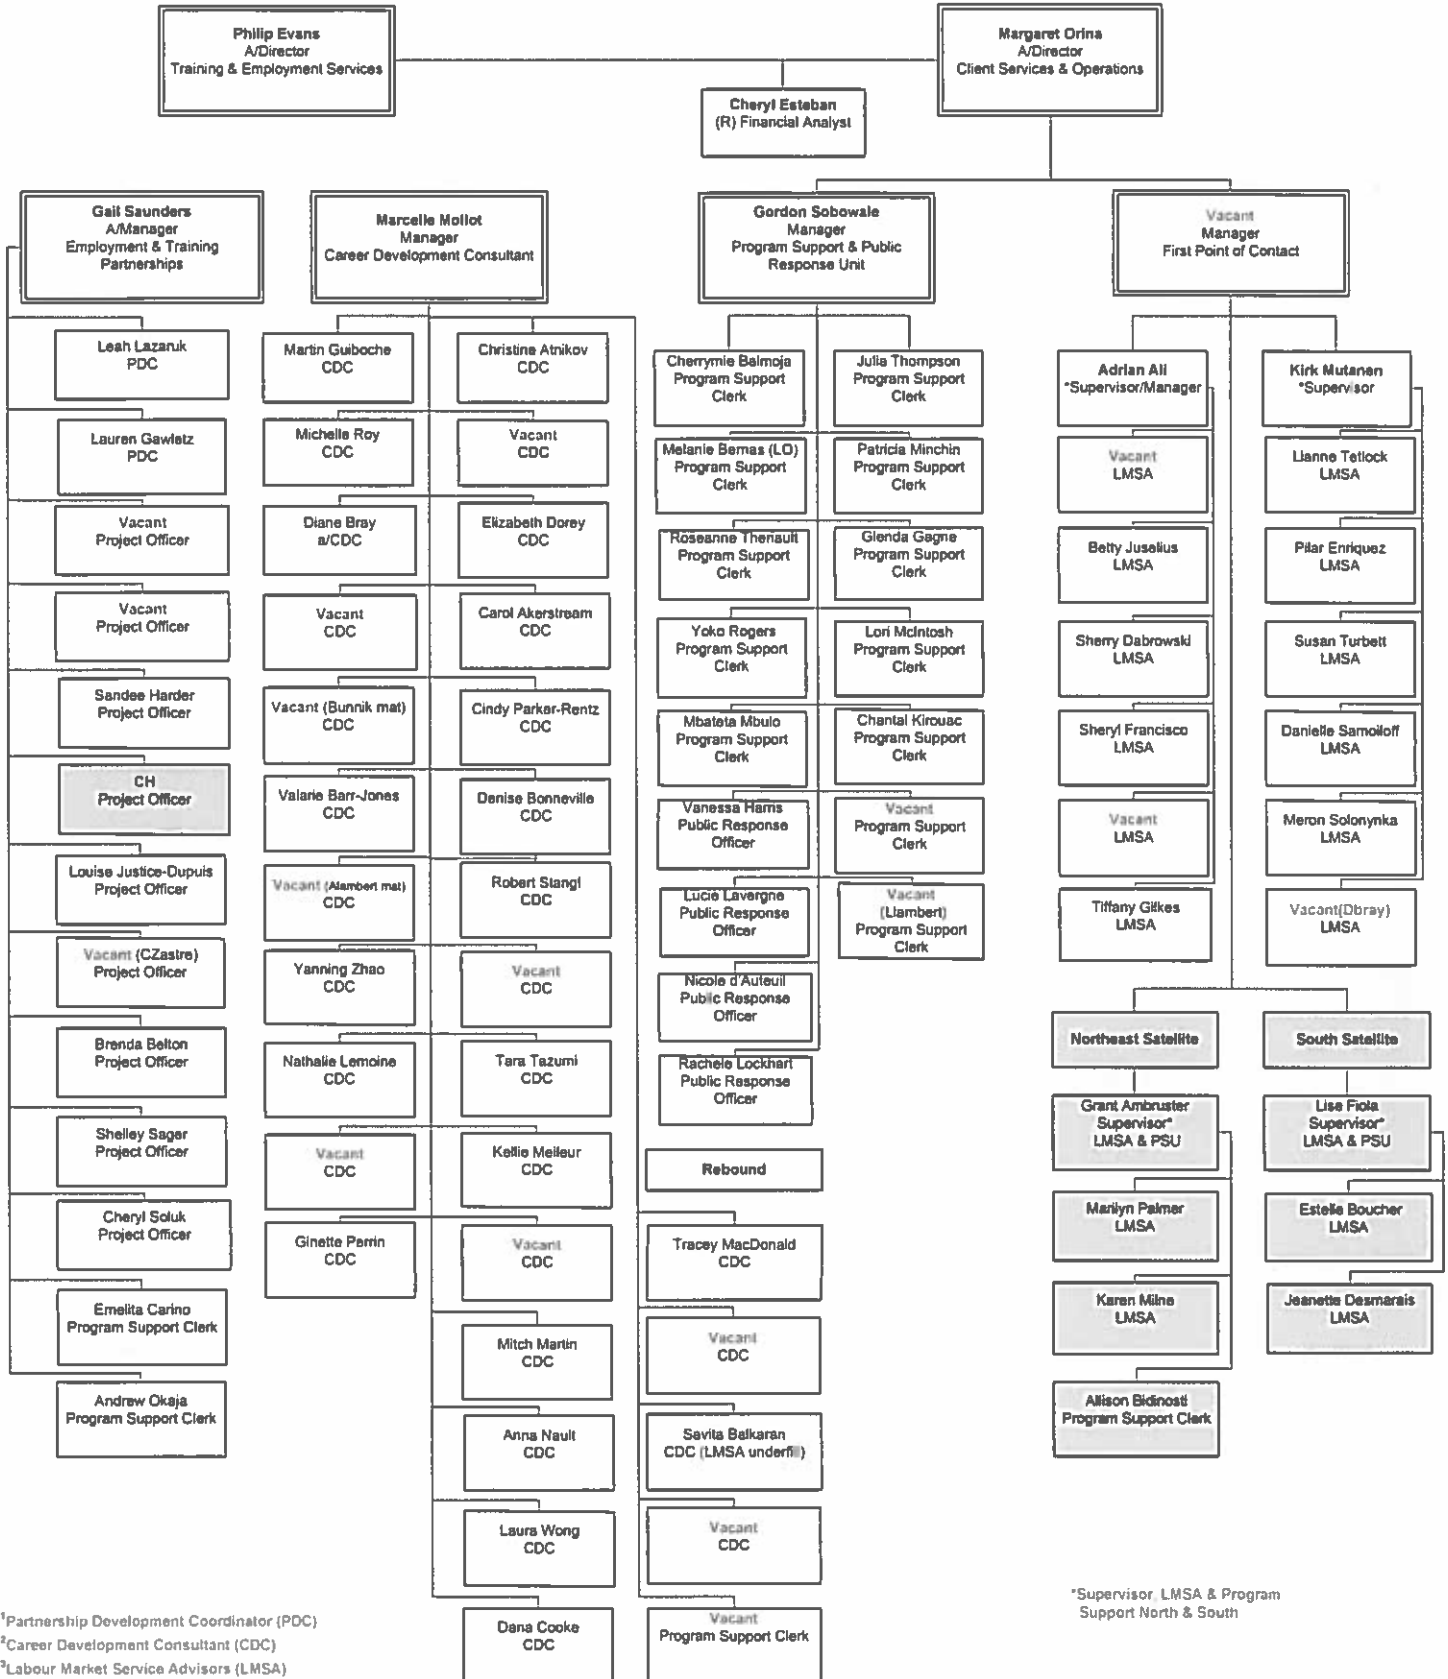

# Winnipeg Services Training & Employment Services July 2014

<sup>1</sup>Partnership Development Coordinator (PDC)

<sup>2</sup>Career Development Consultant (CDC)

<sup>3</sup>Labour Market Service Advisors (LMSA)

Blue Note Rebound (double-link)

\*Supervisor, LMSA & Program Support North & South